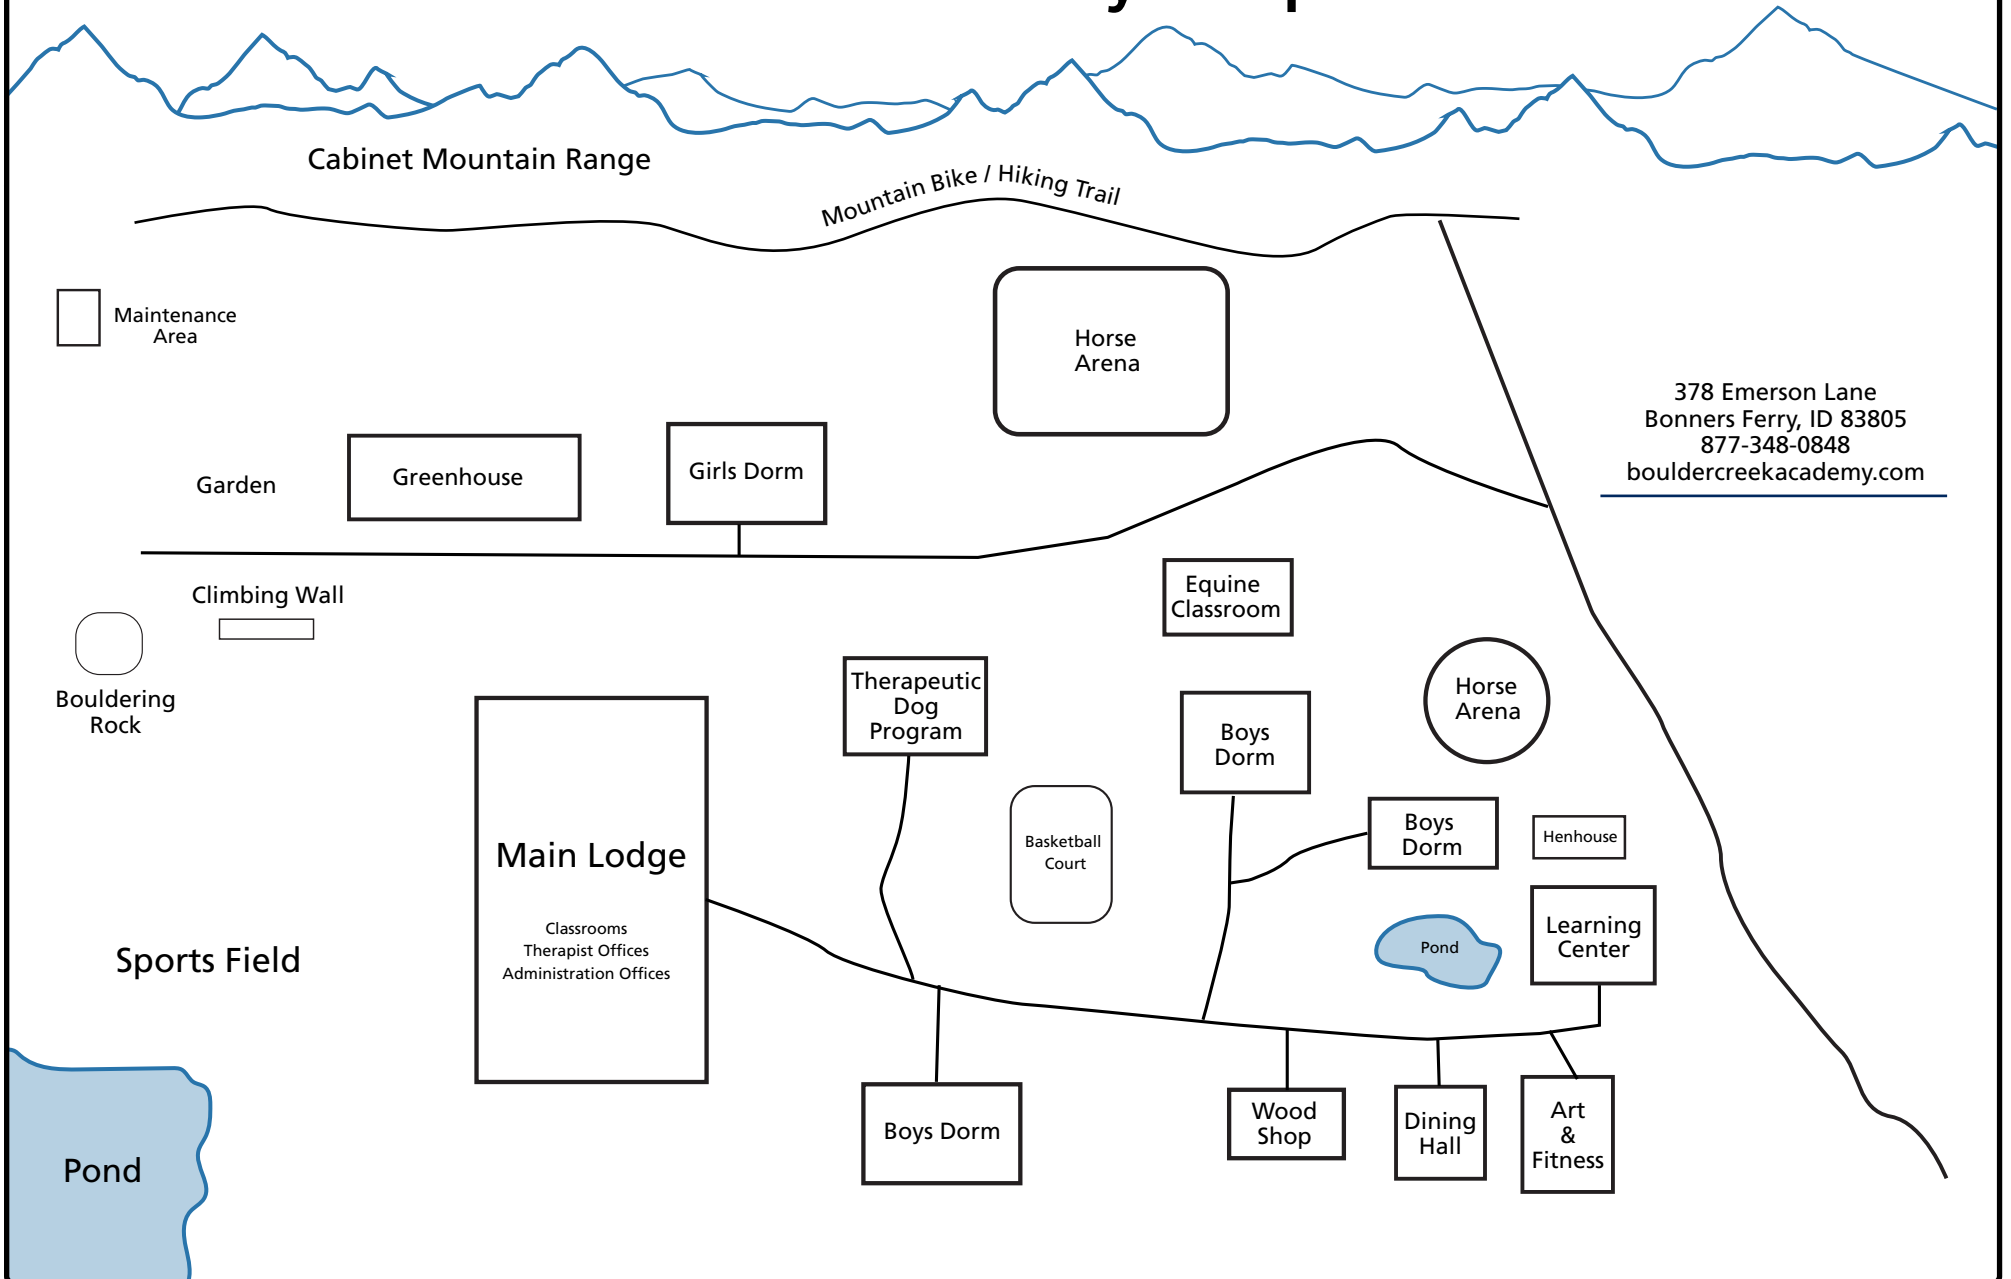

BOULDER CREEK ACADEMY

Boulder Academy Campus

378 Emerson Lane
Bonners Ferry, ID 83805
877-348-0848
bouldercreekacademy.com