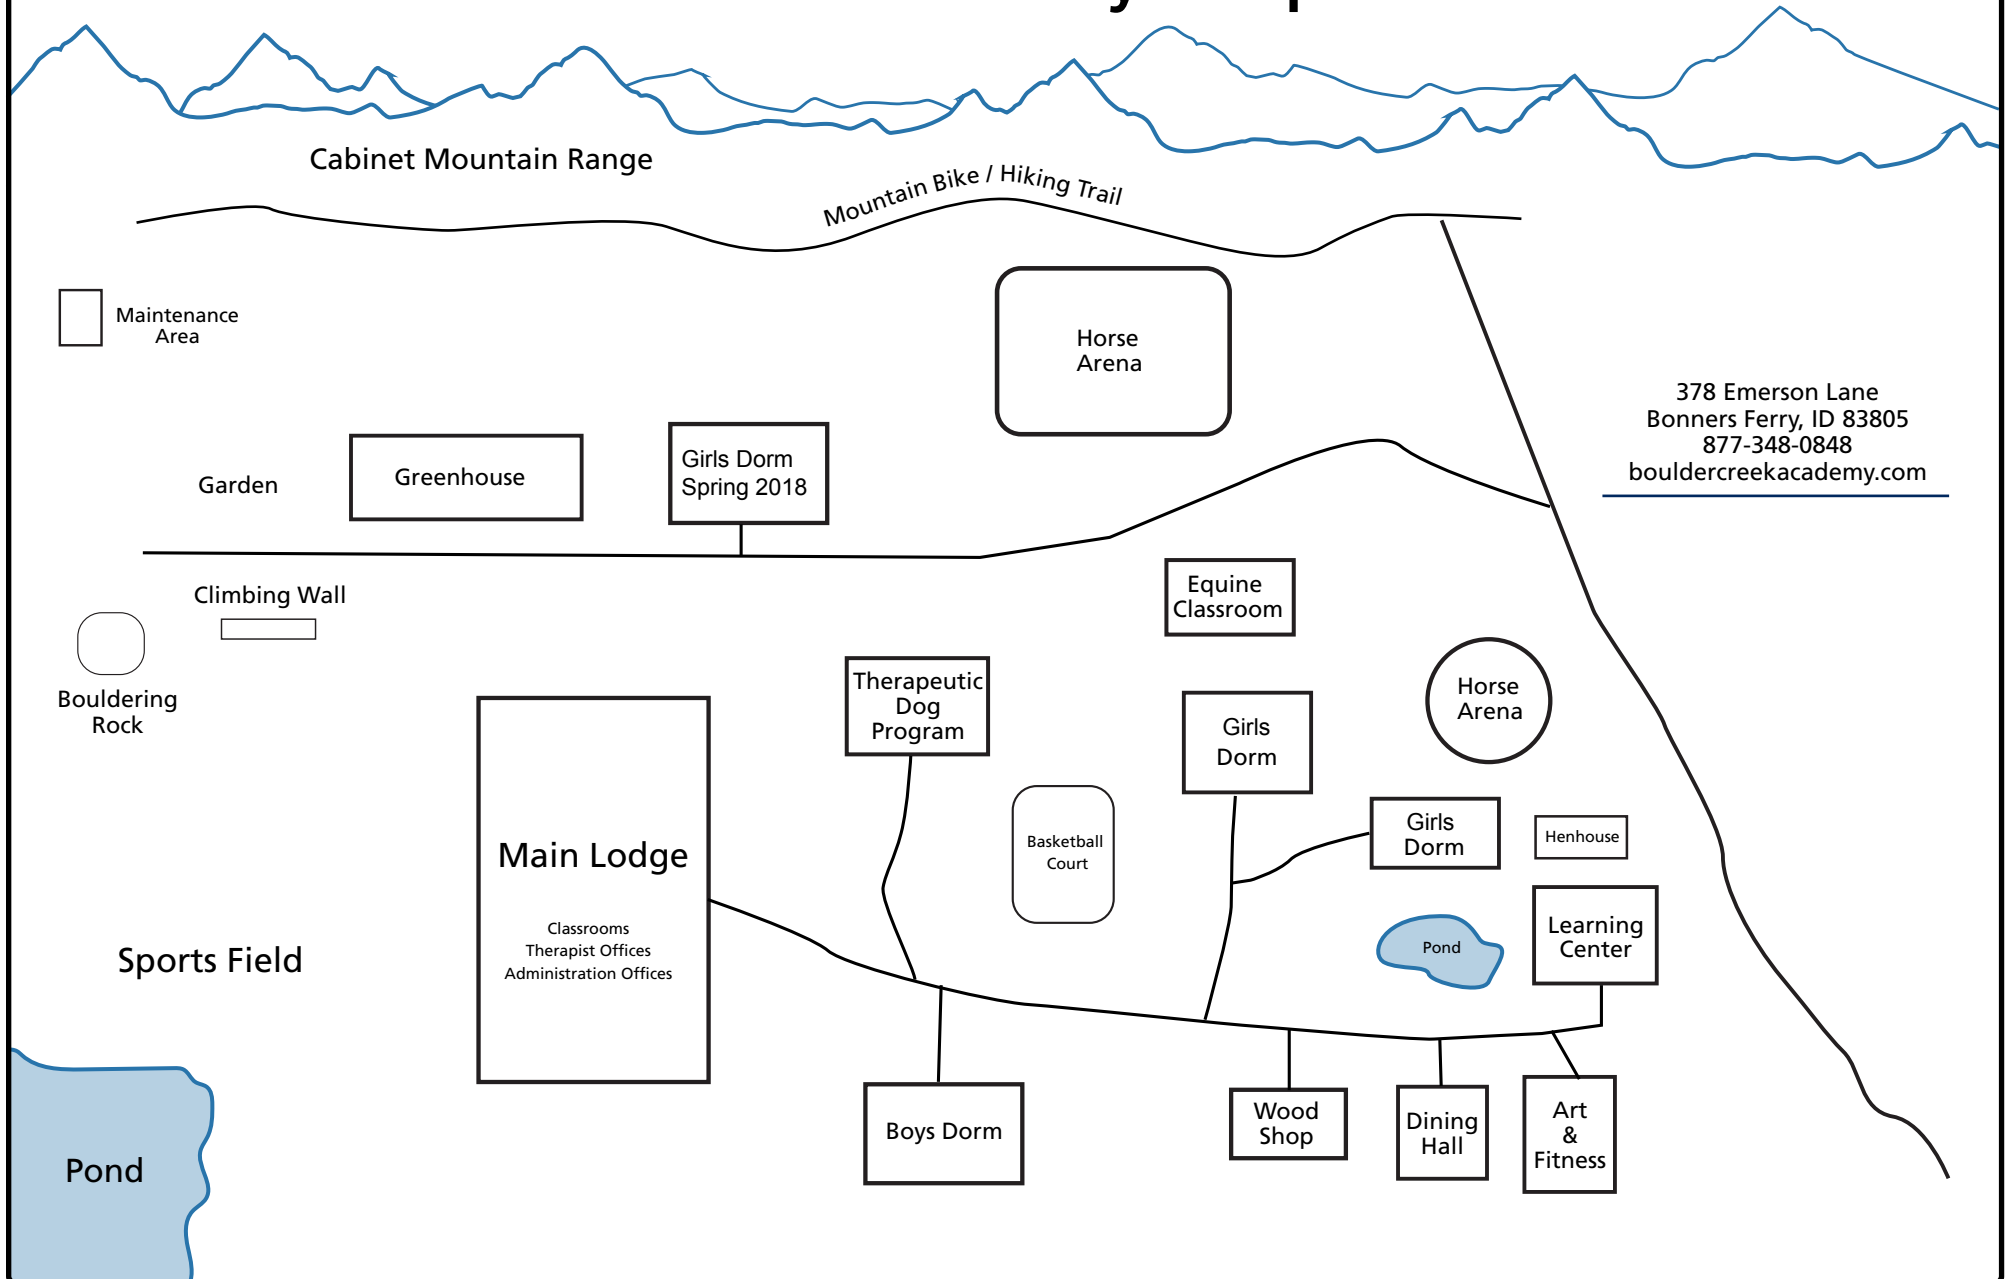

# BOULDER CREEK ACADEMY

## Boulder Academy Campus

378 Emerson Lane  
Bonners Ferry, ID 83805  
877-348-0848  
[bouldercreekacademy.com](http://bouldercreekacademy.com)